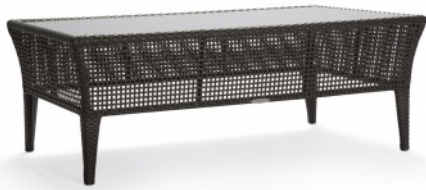

CUBA COFFEE TABLE

SPECIFICATIONS

DIMENSIONS	CM	INCHES
DEPTH	75	30
WIDTH	120	47
HEIGHT	45	18

PRODUCT CODE	SW-CUB-CT
MATERIAL	SUNWEAVE FIBRE - 1X1
COLOUR OPTIONS	
	

VIEW ONLINE AT: <http://www.sunweave.com/tables/product/cuba-coffee-table.html>