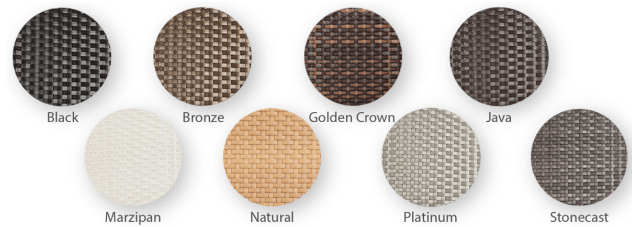

GENOA SIDE TABLE

SPECIFICATIONS

DIMENSIONS	CM	INCHES
DEPTH	55	22
WIDTH	50	20
HEIGHT	40	16

PRODUCT CODE	SW-GN-ST
WEAVING PATTERN	1X1

COLOUR OPTIONS

VIEW ONLINE AT: <http://www.sunweave.com/component/hikashop/product/genoa-side-table.html>