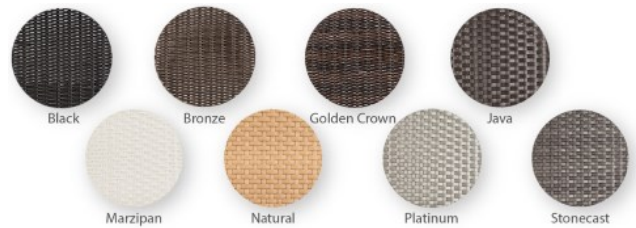

HIVE

SPECIFICATIONS

DIMENSIONS	CM	INCHES
DEPTH	102	40
WIDTH	253	100
HEIGHT	148	58

PRODUCT CODE	SW-HIVE
MATERIAL	SUNWEAVE FIBRE - LOOM

COLOUR OPTIONS

VIEW ONLINE AT: <http://www.sunweave.com/collections/product/hive.html>