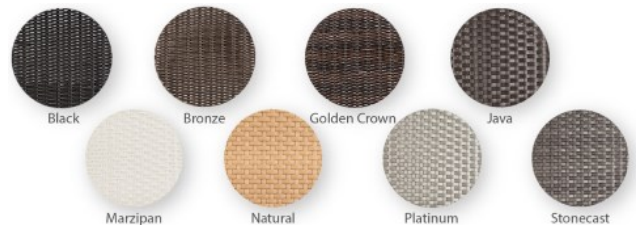

BALI DAY BED

SPECIFICATIONS

DIMENSIONS	CM	INCHES
DEPTH	175	69
WIDTH	208	82
HEIGHT	81	32

PRODUCT CODE	SW-BAL-DB
MATERIAL	SUNWEAVE FIBRE - LOOM

COLOUR OPTIONS

VIEW ONLINE AT: <http://www.sunweave.com/collections/product/bali-day-bed.html>